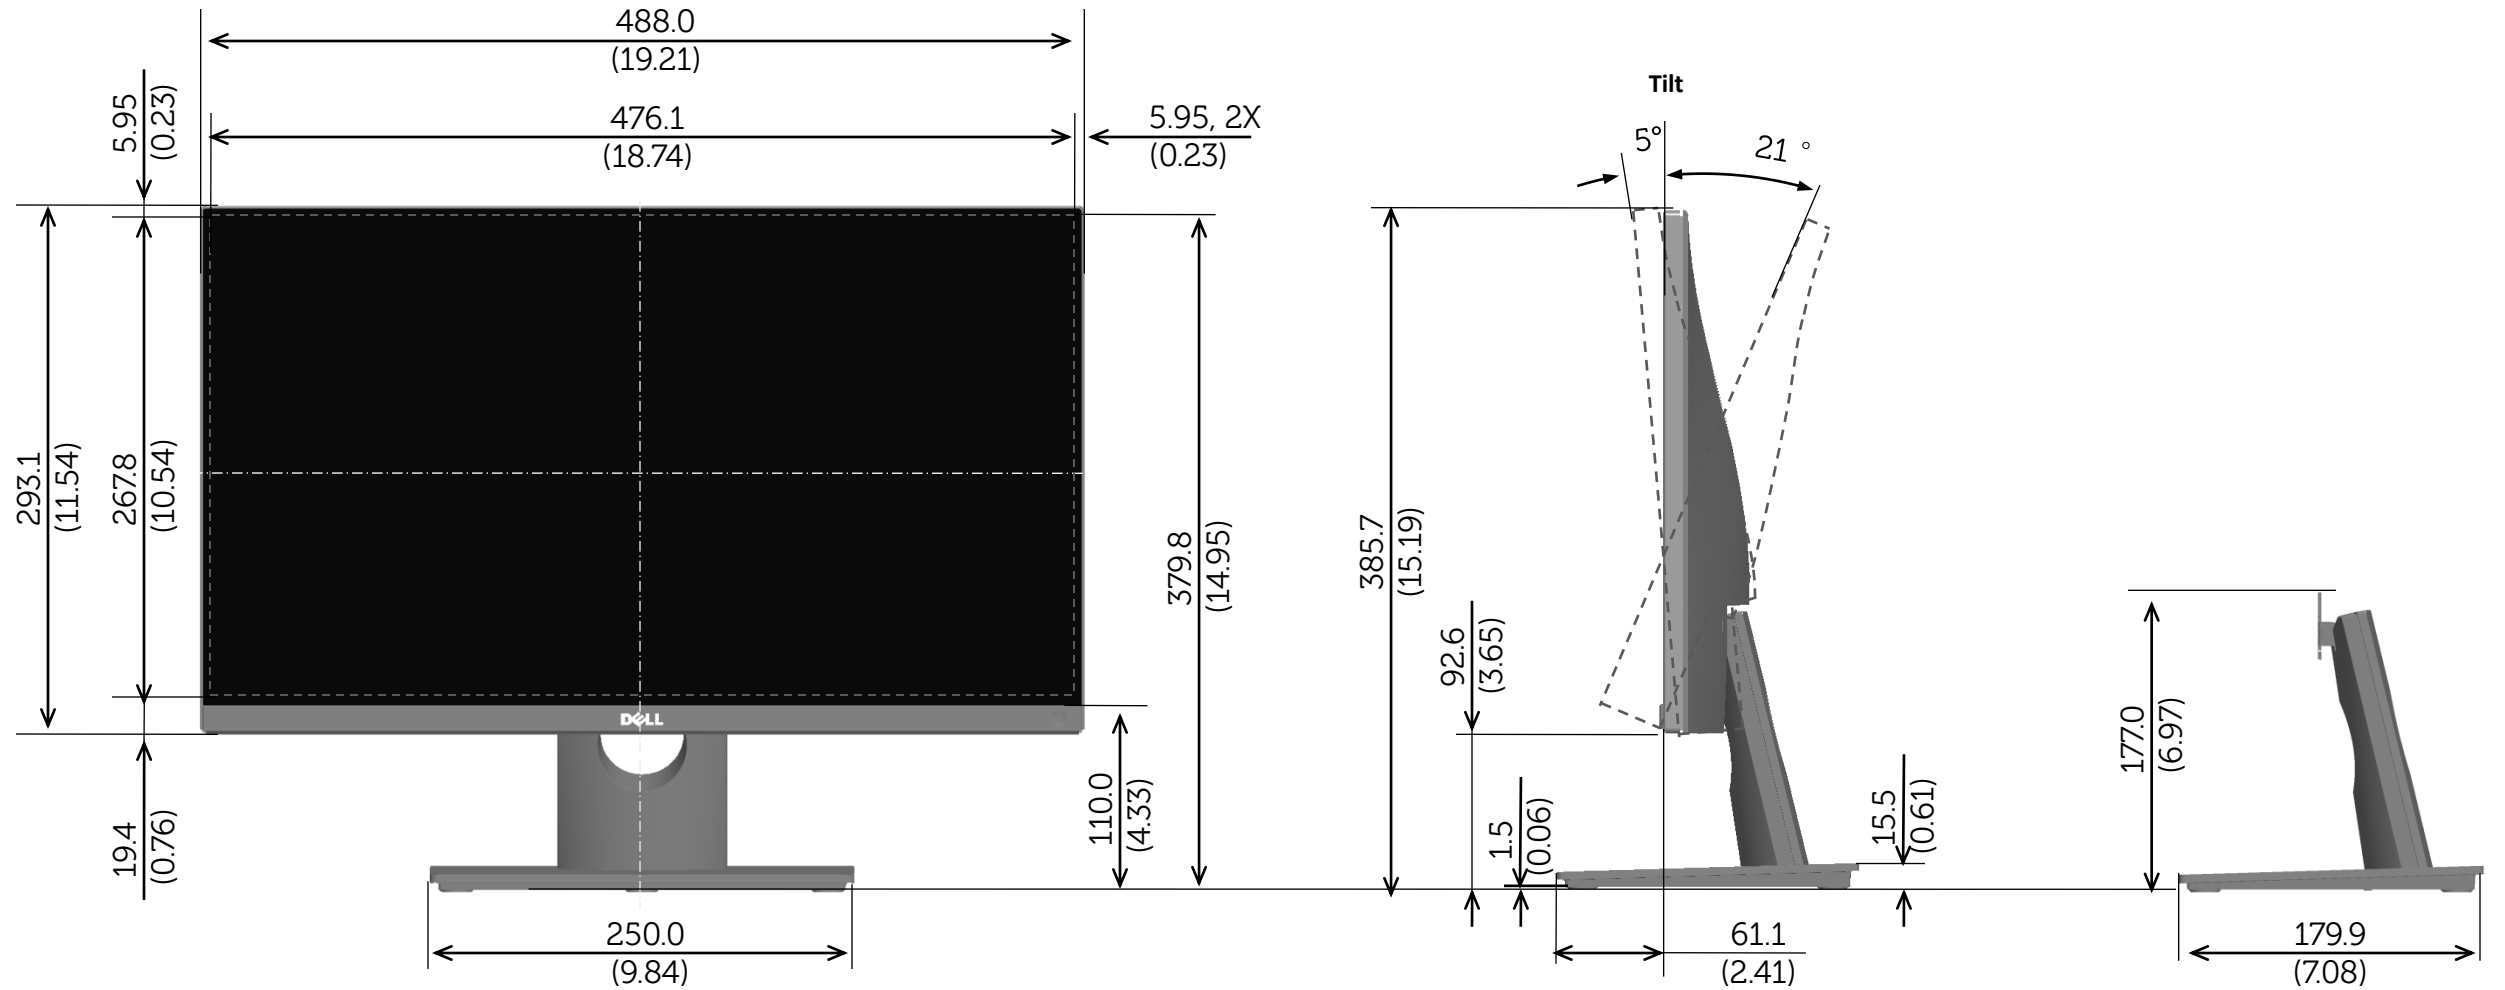

S2216H Outline Dimension

Nominal Dimensions
Unit: mm(inch)

Back view of Monitor without stand

S2316H Outline Dimension

Nominal
Dimensions
Unit: mm(inch)

Back view of Monitor without stand